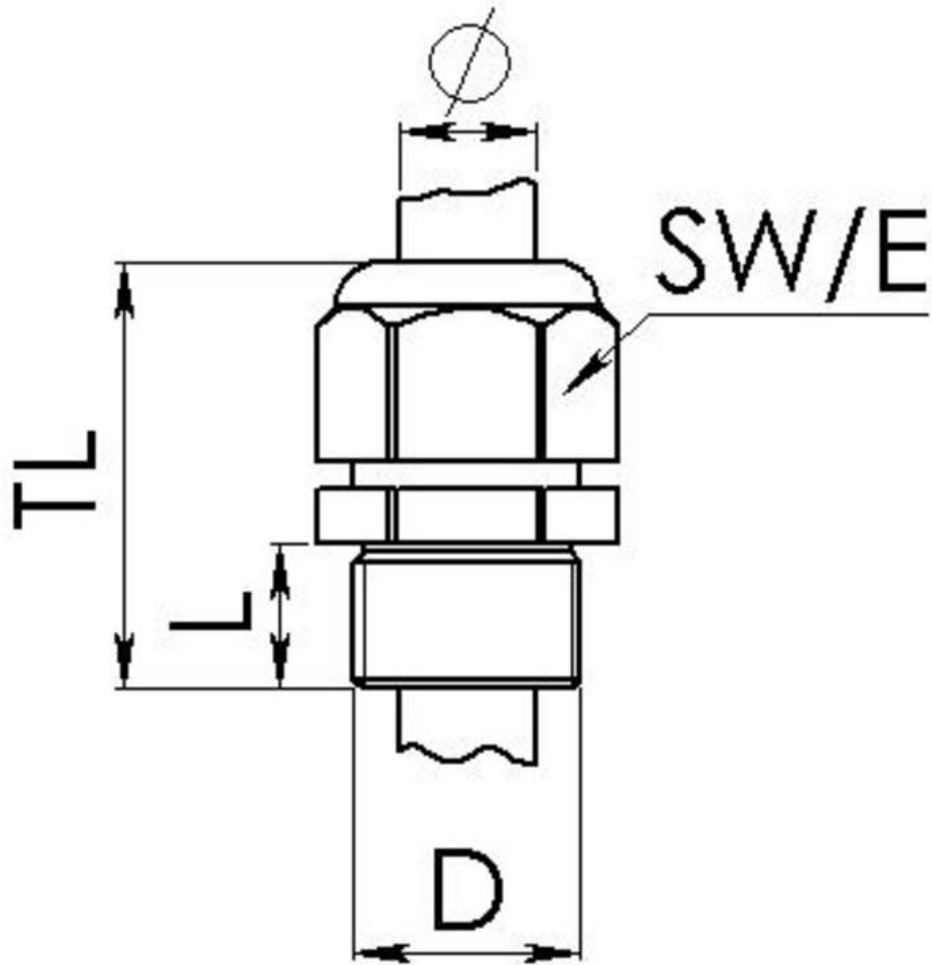

Your Contact:

WISKA Electric Systems (Shanghai) Co., Ltd · 维司卡电气设备(上海)有限公司

Room 703, Building 4, No. 258 Jinzang Road, Pudong Jinqiao Export Processing Zone, Shanghai, P.R.China 201206

上海市浦东新区金桥出口加工区金藏路258号4号楼703室 201206

☎ +86-21-58440056 · ☎ +86-21-58440027 · 📠 +86-21-58440031 · contact@wiska.cn · www.wiska.cn