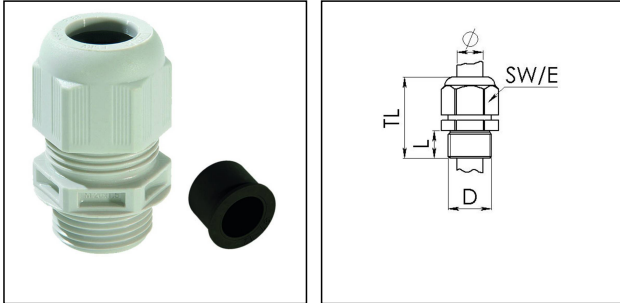

ESKV-RDE 12

Cable gland with reduction sealing insert, polyamide, M12, RAL 7035

Product illustrations are exemplary and may differ from the chosen product. Further variants and individual customization, we will gladly provide you on request.

Material cable gland	Polyamide
Material sealing gasket	EPDM
Temp. range min	-40 °C
Temp. range max	100 °C
Protection class	IP69, IP68 (5 bar 30 min)
Thread type	M
Ø Connection thread D	12
Lead	1,5
Length screw-in thread L	9 mm
Ø cable diameter min	1 mm
Ø cable diameter max	7 mm
Key width SW	16 mm
Collar diameter (E)	18 mm
Total length TL	29 mm - 34 mm
Glow wire test	750 °C
Type of cable anchorage	A
Install. torques fitting	2 N m
Install. torques cap nut	2 N m
Impact category	2
Advice	With reduction insert
Product Color	RAL 7035
Order no. RAL 7035	10064976
Type	ESKV-RDE 12
Packing unit	50
ETIM-Classification	EC000441