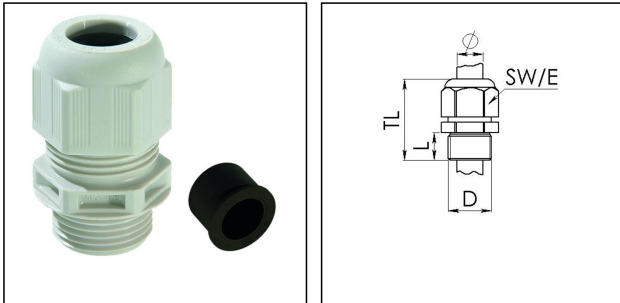

## ESKV-RDE 40

Cable gland with reduction sealing insert, polyamide, M40, RAL 7035

Product illustrations are exemplary and may differ from the chosen product. Further variants and individual customization, we will gladly provide you on request.

Material cable gland	Polyamide
Material sealing gasket	EPDM
Temp. range min	-40 °C
Temp. range max	100 °C
Protection class	IP69, IP68 (5 bar 30 min)
Thread type	M
Ø Connection thread D	40
Lead	1,5
Length screw-in thread L	12 mm
Ø cable diameter min	12 mm
Ø cable diameter max	28 mm
Key width SW	46 mm
Collar diameter (E)	51 mm
Total length TL	52 mm - 65 mm
Glow wire test	750 °C
Type of cable anchorage	A
Install. torques fitting	20 N m
Install. torques cap nut	20 N m
Impact category	4
Equipment	Incl. connection thread gasket
Advice	With reduction insert
Product Color	RAL 7035
Order no. RAL 7035	10064981
Type	ESKV-RDE 40
Packing unit	10