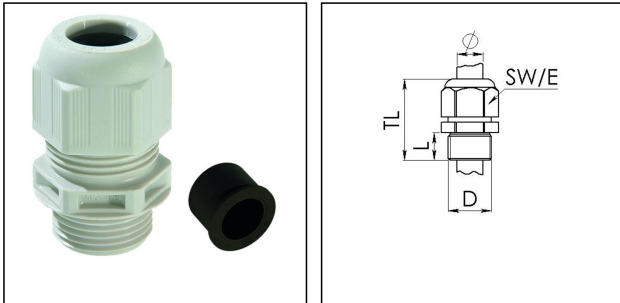

ESKV-RDE 40

Cable gland with reduction sealing insert, polyamide, M40, RAL 7035

Product illustrations are exemplary and may differ from the chosen product. Further variants and individual customization, we will gladly provide you on request.

Material cable gland	Polyamide
Material sealing gasket	EPDM
Temp. range min	-40 °C
Temp. range max	100 °C
Protection class	IP69, IP68 (5 bar 30 min)
Thread type	M
Ø Connection thread D	40
Lead	1,5
Length screw-in thread L	12 mm
Ø cable diameter min	12 mm
Ø cable diameter max	28 mm
Key width SW	46 mm
Collar diameter (E)	51 mm
Total length TL	52 mm - 65 mm
Glow wire test	750 °C
Type of cable anchorage	A
Install. torques fitting	20 N m
Install. torques cap nut	20 N m
Impact category	4
Equipment	Incl. connection thread gasket
Advice	With reduction insert
Product Color	RAL 7035
Order no. RAL 7035	10064981
Type	ESKV-RDE 40
Packing unit	10