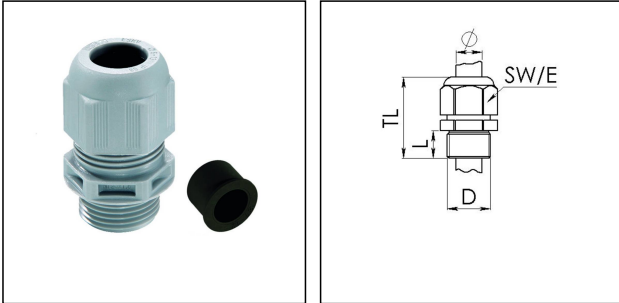

ESKV-RDE 16

Cable gland with reduction sealing insert, polyamide, M16, RAL 7001

Product illustrations are exemplary and may differ from the chosen product. Further variants and individual customization, we will gladly provide you on request.

Material cable gland	Polyamide
Material sealing gasket	EPDM
Temp. range min	-40 °C
Temp. range max	100 °C
Protection class	IP69, IP68 (5 bar 30 min)
Thread type	M
Ø Connection thread D	16
Lead	1,5
Length screw-in thread L	9 mm
Ø cable diameter min	2 mm
Ø cable diameter max	10 mm
Key width SW	20 mm
Collar diameter (E)	22 mm
Total length TL	31 mm - 37 mm
Glow wire test	750 °C
Type of cable anchorage	A
Install. torques fitting	3,5 N m
Install. torques cap nut	1,5 N m
Impact category	3
Advice	With reduction insert
Product Color	RAL 7001
Order no. RAL 7001	10064985
Type	ESKV-RDE 16
Packing unit	50
ETIM-Classification	EC000441