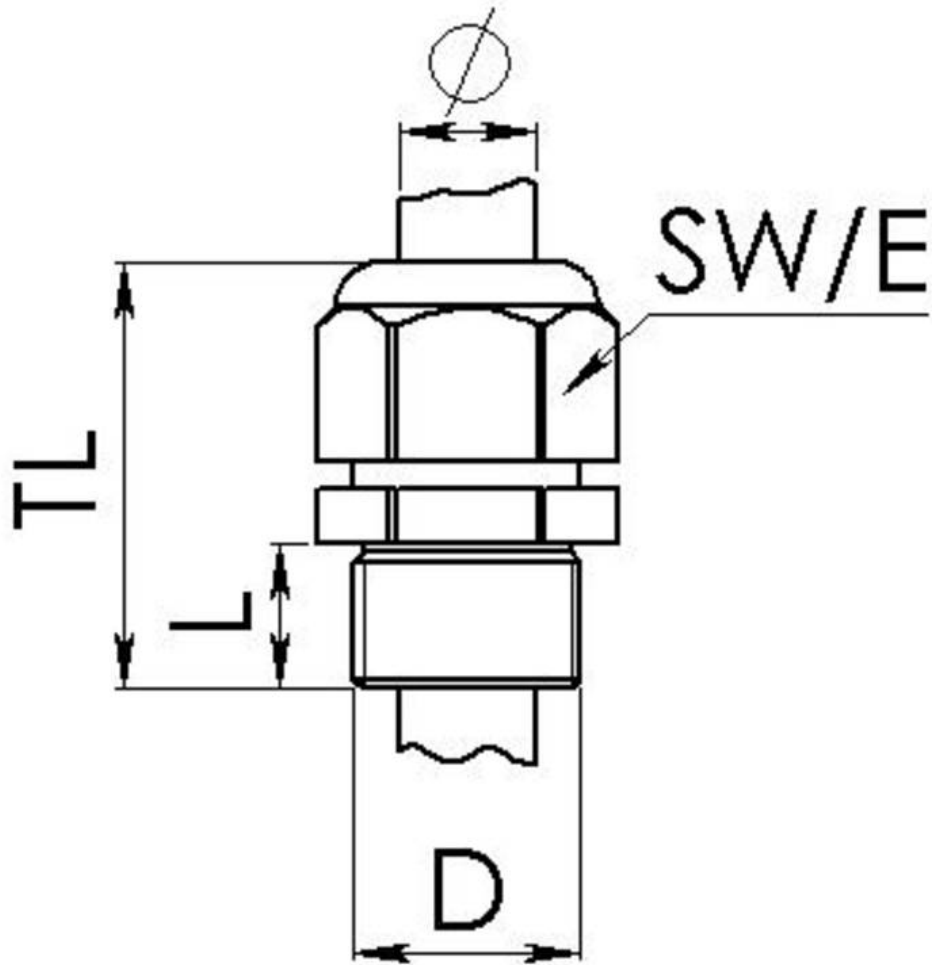

Your Contact:

WISKA Electric Systems (Shanghai) Co., Ltd · 维司卡电气设备(上海)有限公司

Mr. Xu Deqin · Room 502, Building 2, No.400 Fangchun Road · Pudong, Shanghai, P.R.China 201210

徐德勤 · 上海市浦东张江高科技园区芳春路400号2幢502室 201210

☎ +86-21-58440056/58440027 · 📠 +86-21-58440031 · 📞 +86-13801910931 · ✉ xudeqin@wiska.cn · 🌐 www.wiska.cn