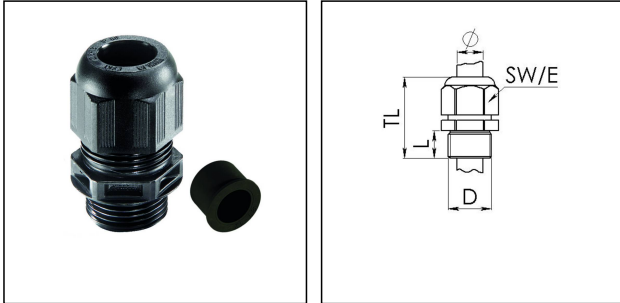

## ESKV-RDE 40

Cable gland with reduction sealing insert, polyamide, M40, RAL 9005

Product illustrations are exemplary and may differ from the chosen product. Further variants and individual customization, we will gladly provide you on request.

Material cable gland	Polyamide
Material sealing gasket	EPDM
Temp. range min	-40 °C
Temp. range max	100 °C
Protection class	IP69, IP68 (5 bar 30 min)
Thread type	M
Ø Connection thread D	40
Lead	1,5
Length screw-in thread L	12 mm
Ø cable diameter min	12 mm
Ø cable diameter max	28 mm
Key width SW	46 mm
Collar diameter (E)	51 mm
Total length TL	52 mm - 65 mm
Glow wire test	750 °C
Type of cable anchorage	A
Install. torques fitting	20 N m
Install. torques cap nut	20 N m
Impact category	4
Equipment	Incl. connection thread gasket
Advice	With reduction insert
Product Color	RAL 9005
Order no. RAL 9005	10064997
Type	ESKV-RDE 40
Packing unit	10