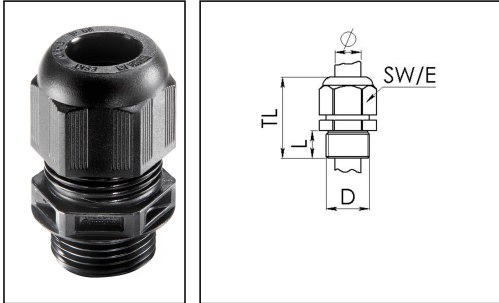

ESKV 16

Cable gland, polyamide, M16, RAL 9005 with short thread

Product illustrations are exemplary and may differ from the chosen product. Further variants and individual customization, we will gladly provide you on request.

Material cable gland	Polyamide
Material sealing gasket	EPDM
Protection class	IP69, IP68 (5 bar 30 min)
Temp. range min	-40 °C
Temp. range max	100 °C
Glow wire test	750 °C
Thread type	M
Ø Connection thread D	16
Lead	1,5
Length screw-in thread L	9 mm
Ø cable diameter min	4,5 mm
Ø cable diameter max	10 mm
Ø cable diameter UL	6 mm - 8,6 mm
Key width SW	20 mm
Collar diameter (E)	22 mm
Total length TL	31 mm - 37 mm
Type of cable anchorage	A
Install. torques fitting	3,5 N m
Install. torques cap nut	1,5 N m
Impact category	3
Product Color	RAL 9005
Type	ESKV 16
Order no. RAL 9005	10066121
Packing unit	50
ETIM-Classification	EC000441