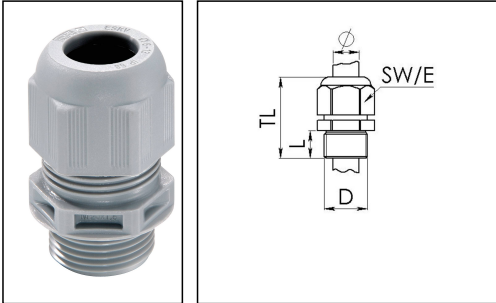

ESKV 25

Cable gland, polyamide, M25, RAL 7001 with short thread

Product illustrations are exemplary and may differ from the chosen product. Further variants and individual customization, we will gladly provide you on request.

Material cable gland	Polyamide
Material sealing gasket	EPDM
Protection class	IP69, IP68 (5 bar 30 min)
Temp. range min	-40 °C
Temp. range max	100 °C
Glow wire test	750 °C
Thread type	M
Ø Connection thread D	25
Lead	1,5
Length screw-in thread L	10 mm
Ø cable diameter min	9 mm
Ø cable diameter max	17 mm
Ø cable diameter UL	10,8 mm - 15,8 mm
Key width SW	29 mm
Collar diameter (E)	32 mm
Total length TL	38 mm - 47 mm
Type of cable anchorage	A
Install. torques fitting	10 N m
Install. torques cap nut	4 N m
Impact category	4
Product Color	RAL 7001
Type	ESKV 25
Order no. RAL 7001	10066383
Packing unit	50
ETIM-Classification	EC000441