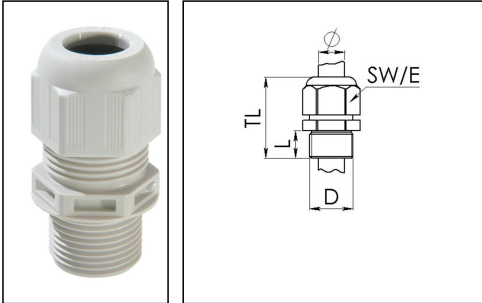

ESKV-L 16

Cable gland, polyamide, M16, RAL 7035 with long thread

Product illustrations are exemplary and may differ from the chosen product. Further variants and individual customization, we will gladly provide you on request.

Material cable gland	Polyamide
Material sealing gasket	EPDM
Protection class	IP69, IP68 (5 bar 30 min)
Temp. range min	-40 °C
Temp. range max	100 °C
Glow wire test	750 °C
Thread type	M
Ø Connection thread D	16
Lead	1,5
Length screw-in thread L	15 mm
Ø cable diameter min	4,5 mm
Ø cable diameter max	10 mm
Ø cable diameter UL	6 mm - 8,6 mm
Key width SW	20 mm
Collar diameter (E)	22 mm
Total length TL	37 mm - 43 mm
Type of cable anchorage	A
Install. torques fitting	3,5 N m
Install. torques cap nut	1,5 N m
Impact category	3
Product Color	RAL 7035
Type	ESKV-L 16
Order no. RAL 7035	10066391
Packing unit	50
ETIM-Classification	EC000441