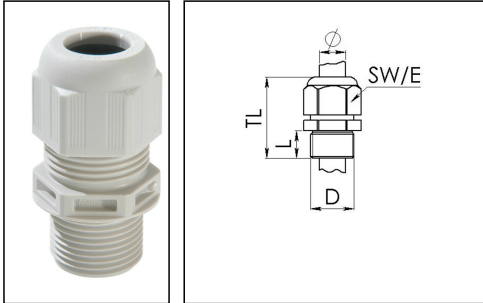

## ESKV-L 20

Cable gland, polyamide, M20, RAL 7035 with long thread

Product illustrations are exemplary and may differ from the chosen product. Further variants and individual customization, we will gladly provide you on request.

Material cable gland	Polyamide
Material sealing gasket	EPDM
Protection class	IP69, IP68 (5 bar 30 min)
Temp. range min	-40 °C
Temp. range max	100 °C
Glow wire test	750 °C
Thread type	M
Ø Connection thread D	20
Lead	1,5
Length screw-in thread L	15 mm
Ø cable diameter min	6 mm
Ø cable diameter max	13 mm
Ø cable diameter UL	7,5 mm - 11,3 mm
Key width SW	24 mm
Collar diameter (E)	27 mm
Total length TL	41 mm - 50 mm
Type of cable anchorage	A
Install. torques fitting	4 N m
Install. torques cap nut	3 N m
Impact category	3
Product Color	RAL 7035
Type	ESKV-L 20
Order no. RAL 7035	10066392
Packing unit	50
ETIM-Classification	EC000441