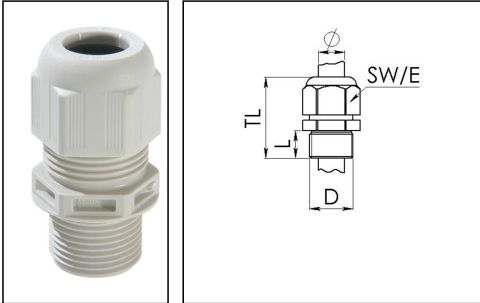

ESKV-L 25

Cable gland, polyamide, M25, RAL 7035 with long thread

Product illustrations are exemplary and may differ from the chosen product. Further variants and individual customization, we will gladly provide you on request.

Material cable gland	Polyamide
Material sealing gasket	EPDM
Protection class	IP69, IP68 (5 bar 30 min)
Temp. range min	-40 °C
Temp. range max	100 °C
Glow wire test	750 °C
Thread type	M
Ø Connection thread D	25
Lead	1,5
Length screw-in thread L	15 mm
Ø cable diameter min	9 mm
Ø cable diameter max	17 mm
Ø cable diameter UL	10,8 mm - 15,8 mm
Key width SW	29 mm
Collar diameter (E)	32 mm
Total length TL	43 mm - 52 mm
Type of cable anchorage	A
Install. torques fitting	10 N m
Install. torques cap nut	4 N m
Impact category	4
Product Color	RAL 7035
Type	ESKV-L 25
Order no. RAL 7035	10066393
Packing unit	50
ETIM-Classification	EC000441