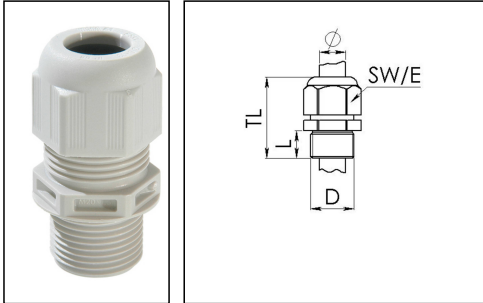

ESKV-L 32

Cable gland, polyamide, M32, RAL 7035 with long thread

Product illustrations are exemplary and may differ from the chosen product. Further variants and individual customization, we will gladly provide you on request.

Material cable gland	Polyamide
Material sealing gasket	EPDM
Protection class	IP69, IP68 (5 bar 30 min)
Temp. range min	-40 °C
Temp. range max	100 °C
Glow wire test	750 °C
Thread type	M
Ø Connection thread D	32
Lead	1,5
Length screw-in thread L	15 mm
Ø cable diameter min	13 mm
Ø cable diameter max	21 mm
Ø cable diameter UL	14,6 mm - 19,5 mm
Key width SW	36 mm
Collar diameter (E)	40 mm
Total length TL	45 mm - 54 mm
Type of cable anchorage	A
Install. torques fitting	15 N m
Install. torques cap nut	4 N m
Impact category	4
Product Color	RAL 7035
Type	ESKV-L 32
Order no. RAL 7035	10066394
Packing unit	25
ETIM-Classification	EC000441