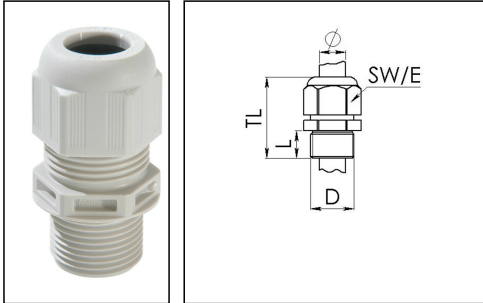

ESKV-L 40

Cable gland, polyamide, M40, RAL 7035 with long thread

Product illustrations are exemplary and may differ from the chosen product. Further variants and individual customization, we will gladly provide you on request.

Material cable gland	Polyamide
Material sealing gasket	EPDM
Protection class	IP69, IP68 (5 bar 30 min)
Temp. range min	-40 °C
Temp. range max	100 °C
Glow wire test	750 °C
Thread type	M
Ø Connection thread D	40
Lead	1,5
Length screw-in thread L	18 mm
Ø cable diameter min	16 mm
Ø cable diameter max	28 mm
Ø cable diameter UL	17,4 mm - 26,4 mm
Key width SW	46 mm
Collar diameter (E)	51 mm
Total length TL	58 mm - 71 mm
Type of cable anchorage	A
Install. torques fitting	20 N m
Install. torques cap nut	20 N m
Impact category	4
Equipment	Incl. connection thread gasket
Product Color	RAL 7035
Type	ESKV-L 40
Order no. RAL 7035	10066395
Packing unit	10