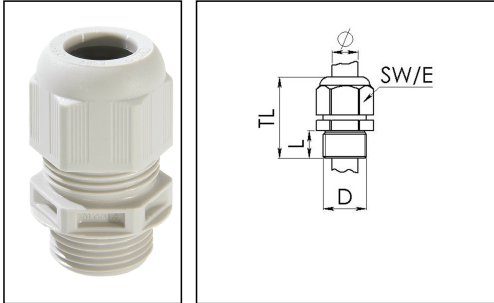

## ESKV 40

Cable gland, polyamide, M40, RAL 7035 with short thread

Product illustrations are exemplary and may differ from the chosen product. Further variants and individual customization, we will gladly provide you on request.

Material cable gland	Polyamide
Material sealing gasket	EPDM
Protection class	IP69, IP68 (5 bar 30 min)
Temp. range min	-40 °C
Temp. range max	100 °C
Glow wire test	750 °C
Thread type	M
Ø Connection thread D	40
Lead	1,5
Length screw-in thread L	12 mm
Ø cable diameter min	16 mm
Ø cable diameter max	28 mm
Ø cable diameter UL	17,4 mm - 26,4 mm
Key width SW	46 mm
Collar diameter (E)	51 mm
Total length TL	52 mm - 65 mm
Type of cable anchorage	A
Install. torques fitting	20 N m
Install. torques cap nut	20 N m
Impact category	4
Equipment	Incl. connection thread gasket
Product Color	RAL 7035
Type	ESKV 40
Order no. RAL 7035	10066415
Packing unit	10