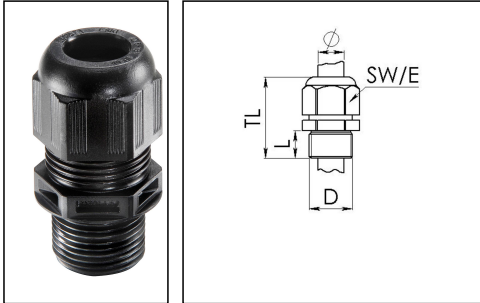

ESKV-L 20

Cable gland, polyamide, M20, RAL 9005 with long thread

Product illustrations are exemplary and may differ from the chosen product. Further variants and individual customization, we will gladly provide you on request.

Material cable gland	Polyamide
Material sealing gasket	EPDM
Protection class	IP69, IP68 (5 bar 30 min)
Temp. range min	-40 °C
Temp. range max	100 °C
Glow wire test	750 °C
Thread type	M
Ø Connection thread D	20
Lead	1,5
Length screw-in thread L	15 mm
Ø cable diameter min	6 mm
Ø cable diameter max	13 mm
Ø cable diameter UL	7,5 mm - 11,3 mm
Key width SW	24 mm
Collar diameter (E)	27 mm
Total length TL	41 mm - 50 mm
Type of cable anchorage	A
Install. torques fitting	4 N m
Install. torques cap nut	3 N m
Impact category	3
Product Color	RAL 9005
Type	ESKV-L 20
Order no. RAL 9005	10066502
Packing unit	50
ETIM-Classification	EC000441