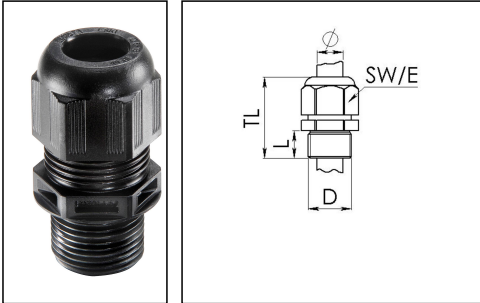

ESKV-L 20

Cable gland, polyamide, M20, RAL 9005 with long thread

Product illustrations are exemplary and may differ from the chosen product. Further variants and individual customization, we will gladly provide you on request.

Material cable gland	Polyamide
Material sealing gasket	EPDM
Protection class	IP69, IP68 (5 bar 30 min)
Temp. range min	-40 °C
Temp. range max	100 °C
Glow wire test	750 °C
Thread type	M
Ø Connection thread D	20
Lead	1,5
Length screw-in thread L	15 mm
Ø cable diameter min	6 mm
Ø cable diameter max	13 mm
Ø cable diameter UL	7,5 mm - 11,3 mm
Key width SW	24 mm
Collar diameter (E)	27 mm
Total length TL	41 mm - 50 mm
Type of cable anchorage	A
Install. torques fitting	4 N m
Install. torques cap nut	3 N m
Impact category	3
Product Color	RAL 9005
Type	ESKV-L 20
Order no. RAL 9005	10066502
Packing unit	50
ETIM-Classification	EC000441