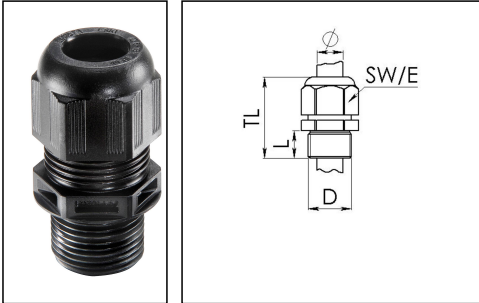

ESKV-L 20

Cable gland, polyamide, M20, RAL 9005 with long thread

Product illustrations are exemplary and may differ from the chosen product. Further variants and individual customization, we will gladly provide you on request.

Material cable gland	Polyamide
Material sealing gasket	EPDM
Protection class	IP69, IP68 (5 bar 30 min)
Temp. range min	-40 °C
Temp. range max	100 °C
Glow wire test	750 °C
Thread type	M
Ø Connection thread D	20
Lead	1,5
Length screw-in thread L	15 mm
Ø cable diameter min	6 mm
Ø cable diameter max	13 mm
Ø cable diameter UL	7,5 mm - 11,3 mm
Key width SW	24 mm
Collar diameter (E)	27 mm
Total length TL	41 mm - 50 mm
Type of cable anchorage	A
Install. torques fitting	4 N m
Install. torques cap nut	3 N m
Impact category	3
Product Color	RAL 9005
Type	ESKV-L 20
Order no. RAL 9005	10066502
Packing unit	50
ETIM-Classification	EC000441