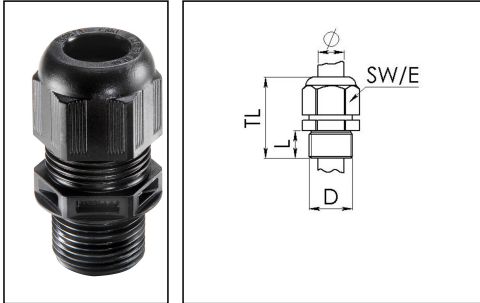

ESKV-L 63

Cable gland, polyamide, M63, RAL 9005 with long thread

Product illustrations are exemplary and may differ from the chosen product. Further variants and individual customization, we will gladly provide you on request.

Material cable gland	Polyamide
Material sealing gasket	EPDM
Protection class	IP69, IP68 (5 bar 30 min)
Temp. range min	-40 °C
Temp. range max	100 °C
Glow wire test	750 °C
Thread type	M
Ø Connection thread D	63
Lead	1,5
Length screw-in thread L	18 mm
Ø cable diameter min	34 mm
Ø cable diameter max	48 mm
Ø cable diameter UL	38,1 mm - 47,5 mm
Key width SW	68 mm
Collar diameter (E)	75 mm
Total length TL	67 mm - 81 mm
Type of cable anchorage	A
Install. torques fitting	30 N m
Install. torques cap nut	30 N m
Impact category	5
Equipment	Incl. connection thread gasket
Product Color	RAL 9005
Type	ESKV-L 63
Order no. RAL 9005	10066507
Packing unit	10