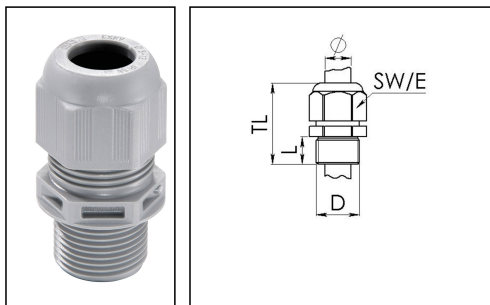

ESKV-L 32

Cable gland, polyamide, M32, RAL 7001 with long thread

Product illustrations are exemplary and may differ from the chosen product. Further variants and individual customization, we will gladly provide you on request.

Material cable gland	Polyamide
Material sealing gasket	EPDM
Protection class	IP68 (5 bar 30 min), IP69
Temp. range min	-40 °C
Temp. range max	100 °C
Glow wire test	750 °C
Thread type	M
Ø Connection thread D	32
Lead	1,5
Length screw-in thread L	15 mm
Ø cable diameter min	13 mm
Ø cable diameter max	21 mm
Ø cable diameter UL	14,6 mm - 19,5 mm
Key width SW	36 mm
Collar diameter (E)	40 mm
Total length TL	45 mm - 54 mm
Type of cable anchorage	A
Install. torques fitting	15 N m
Install. torques cap nut	4 N m
Impact category	4
Product Color	RAL 7001
Type	ESKV-L 32
Order no. RAL 7001	10066520
Packing unit	25
ETIM-Classification	EC000441