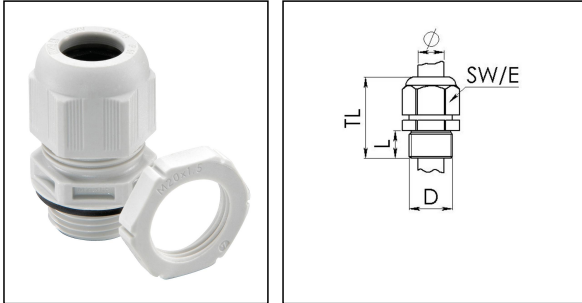

ESKV-SET 20

Cable gland with locknut, polyamide, M20, RAL 7035

Product illustrations are exemplary and may differ from the chosen product. Further variants and individual customization, we will gladly provide you on request.

Material cable gland	Polyamide
Material sealing gasket	EPDM
Temp. range min	-40 °C
Temp. range max	100 °C
Protection class	IP69, IP68 (5 bar 30 min)
Thread type	M
Ø Connection thread D	20
Lead	1,5
Length screw-in thread L	10 mm
Ø cable diameter min	6 mm
Ø cable diameter max	13 mm
Key width SW	24 mm
Collar diameter (E)	27 mm
Total length TL	36 mm - 45 mm
Glow wire test	750 °C
Type of cable anchorage	A
Install. torques fitting	4 N m
Install. torques cap nut	3 N m
Impact category	3
Equipment	Incl. connection thread gasket
Product Color	RAL 7035
Order no. RAL 7035	10066526
Type	ESKV-SET 20
Packing unit	50
ETIM-Classification	EC000441