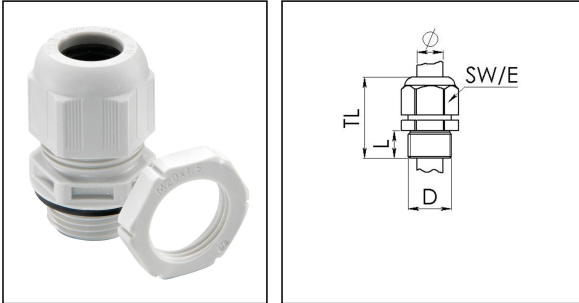

ESKV-SET 20

Cable gland with locknut, polyamide, M20, RAL 7035

Product illustrations are exemplary and may differ from the chosen product. Further variants and individual customization, we will gladly provide you on request.

Material cable gland	Polyamide
Material sealing gasket	EPDM
Temp. range min	-40 °C
Temp. range max	100 °C
Protection class	IP69, IP68 (5 bar 30 min)
Thread type	M
Ø Connection thread D	20
Lead	1,5
Length screw-in thread L	10 mm
Ø cable diameter min	6 mm
Ø cable diameter max	13 mm
Key width SW	24 mm
Collar diameter (E)	27 mm
Total length TL	36 mm - 45 mm
Glow wire test	750 °C
Type of cable anchorage	A
Install. torques fitting	4 N m
Install. torques cap nut	3 N m
Impact category	3
Equipment	Incl. connection thread gasket
Product Color	RAL 7035
Order no. RAL 7035	10066526
Type	ESKV-SET 20
Packing unit	50
ETIM-Classification	EC000441