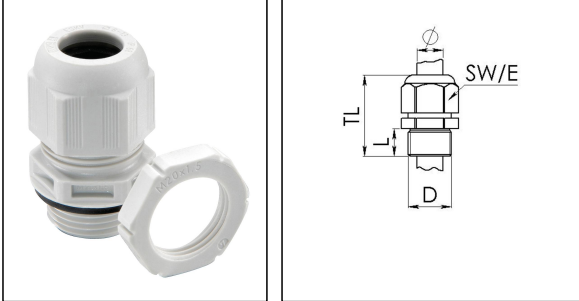

ESKV-SET 20

Cable gland with locknut, polyamide, M20, RAL 7035

Product illustrations are exemplary and may differ from the chosen product. Further variants and individual customization, we will gladly provide you on request.

Material cable gland	Polyamide
Material sealing gasket	EPDM
Temp. range min	-40 °C
Temp. range max	100 °C
Protection class	IP69, IP68 (5 bar 30 min)
Thread type	M
Ø Connection thread D	20
Lead	1,5
Length screw-in thread L	10 mm
Ø cable diameter min	6 mm
Ø cable diameter max	13 mm
Key width SW	24 mm
Collar diameter (E)	27 mm
Total length TL	36 mm - 45 mm
Glow wire test	750 °C
Type of cable anchorage	A
Install. torques fitting	4 N m
Install. torques cap nut	3 N m
Impact category	3
Equipment	Incl. connection thread gasket
Product Color	RAL 7035
Order no. RAL 7035	10066526
Type	ESKV-SET 20
Packing unit	50
ETIM-Classification	EC000441