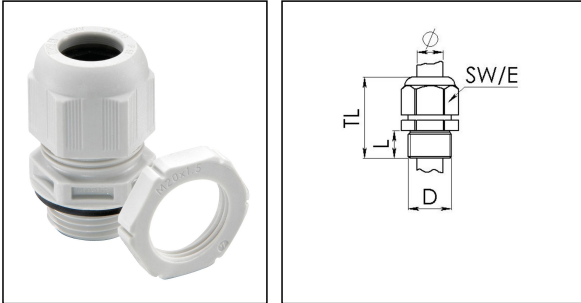

ESKV-SET 25

Cable gland with locknut, polyamide, M25, RAL 7035

Product illustrations are exemplary and may differ from the chosen product. Further variants and individual customization, we will gladly provide you on request.

Material cable gland	Polyamide
Material sealing gasket	EPDM
Temp. range min	-40 °C
Temp. range max	100 °C
Protection class	IP69, IP68 (5 bar 30 min)
Thread type	M
Ø Connection thread D	25
Lead	1,5
Length screw-in thread L	10 mm
Ø cable diameter min	9 mm
Ø cable diameter max	17 mm
Key width SW	29 mm
Collar diameter (E)	32 mm
Total length TL	38 mm - 47 mm
Glow wire test	750 °C
Type of cable anchorage	A
Install. torques fitting	10 N m
Install. torques cap nut	4 N m
Impact category	4
Equipment	Incl. connection thread gasket
Product Color	RAL 7035
Order no. RAL 7035	10066527
Type	ESKV-SET 25
Packing unit	50
ETIM-Classification	EC000441