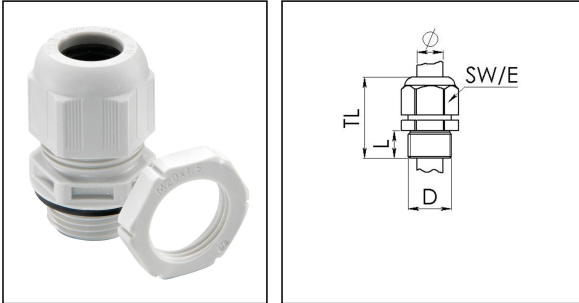

ESKV-SET 25

Cable gland with locknut, polyamide, M25, RAL 7035

Product illustrations are exemplary and may differ from the chosen product. Further variants and individual customization, we will gladly provide you on request.

Material cable gland	Polyamide
Material sealing gasket	EPDM
Temp. range min	-40 °C
Temp. range max	100 °C
Protection class	IP69, IP68 (5 bar 30 min)
Thread type	M
Ø Connection thread D	25
Lead	1,5
Length screw-in thread L	10 mm
Ø cable diameter min	9 mm
Ø cable diameter max	17 mm
Key width SW	29 mm
Collar diameter (E)	32 mm
Total length TL	38 mm - 47 mm
Glow wire test	750 °C
Type of cable anchorage	A
Install. torques fitting	10 N m
Install. torques cap nut	4 N m
Impact category	4
Equipment	Incl. connection thread gasket
Product Color	RAL 7035
Order no. RAL 7035	10066527
Type	ESKV-SET 25
Packing unit	50
ETIM-Classification	EC000441