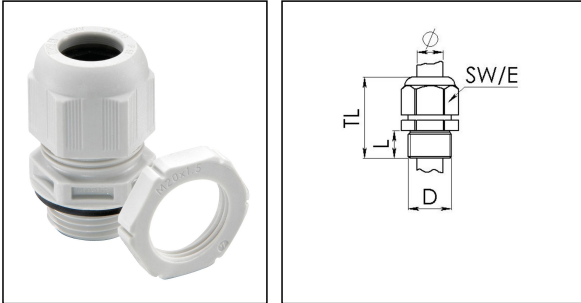

## ESKV-SET 32

Cable gland with locknut, polyamide, M32, RAL 7035

Product illustrations are exemplary and may differ from the chosen product. Further variants and individual customization, we will gladly provide you on request.

<b>Material cable gland</b>	Polyamide
<b>Material sealing gasket</b>	EPDM
<b>Temp. range min</b>	-40 °C
<b>Temp. range max</b>	100 °C
<b>Protection class</b>	IP69, IP68 (5 bar 30 min)
<b>Thread type</b>	M
<b>Ø Connection thread D</b>	32
<b>Lead</b>	1,5
<b>Length screw-in thread L</b>	12 mm
<b>Ø cable diameter min</b>	13 mm
<b>Ø cable diameter max</b>	21 mm
<b>Key width SW</b>	36 mm
<b>Collar diameter (E)</b>	40 mm
<b>Total length TL</b>	42 mm - 51 mm
<b>Glow wire test</b>	750 °C
<b>Type of cable anchorage</b>	A
<b>Install. torques fitting</b>	15 N m
<b>Install. torques cap nut</b>	4 N m
<b>Impact category</b>	4
<b>Equipment</b>	Incl. connection thread gasket
<b>Product Color</b>	RAL 7035
<b>Order no. RAL 7035</b>	10066528
<b>Type</b>	ESKV-SET 32
<b>Packing unit</b>	25
<b>ETIM-Classification</b>	EC000441