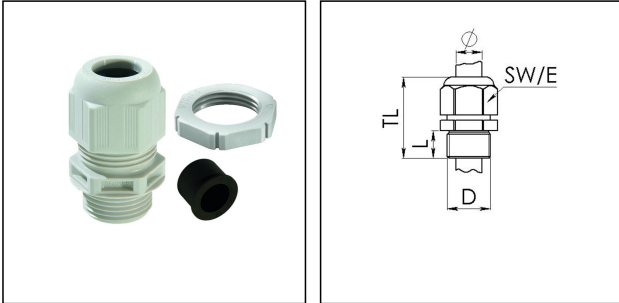

GLP20+RDE grey

Cable gland with reduction sealing insert, polyamide, M20, RAL 7035

Product illustrations are exemplary and may differ from the chosen product. Further variants and individual customization, we will gladly provide you on request.

Material cable gland	Polyamide
Material sealing gasket	EPDM
Temp. range min	-40 °C
Temp. range max	100 °C
Protection class	IP68 (5 bar 30 min), IP69
Thread type	M
Ø Connection thread D	20
Lead	1,5
Length screw-in thread L	10 mm
Ø cable diameter min	4 mm
Ø cable diameter max	14 mm
Key width SW	24 mm
Collar diameter (E)	27 mm
Total length TL	36 mm - 45 mm
Glow wire test	750 °C
Type of cable anchorage	A
Install. torques fitting	4 N m
Install. torques cap nut	3 N m
Advice	With reduction insert
Product Color	RAL 7035
Order no. RAL 7035	10100635
Type	GLP20+RDE grey
Packing unit	10