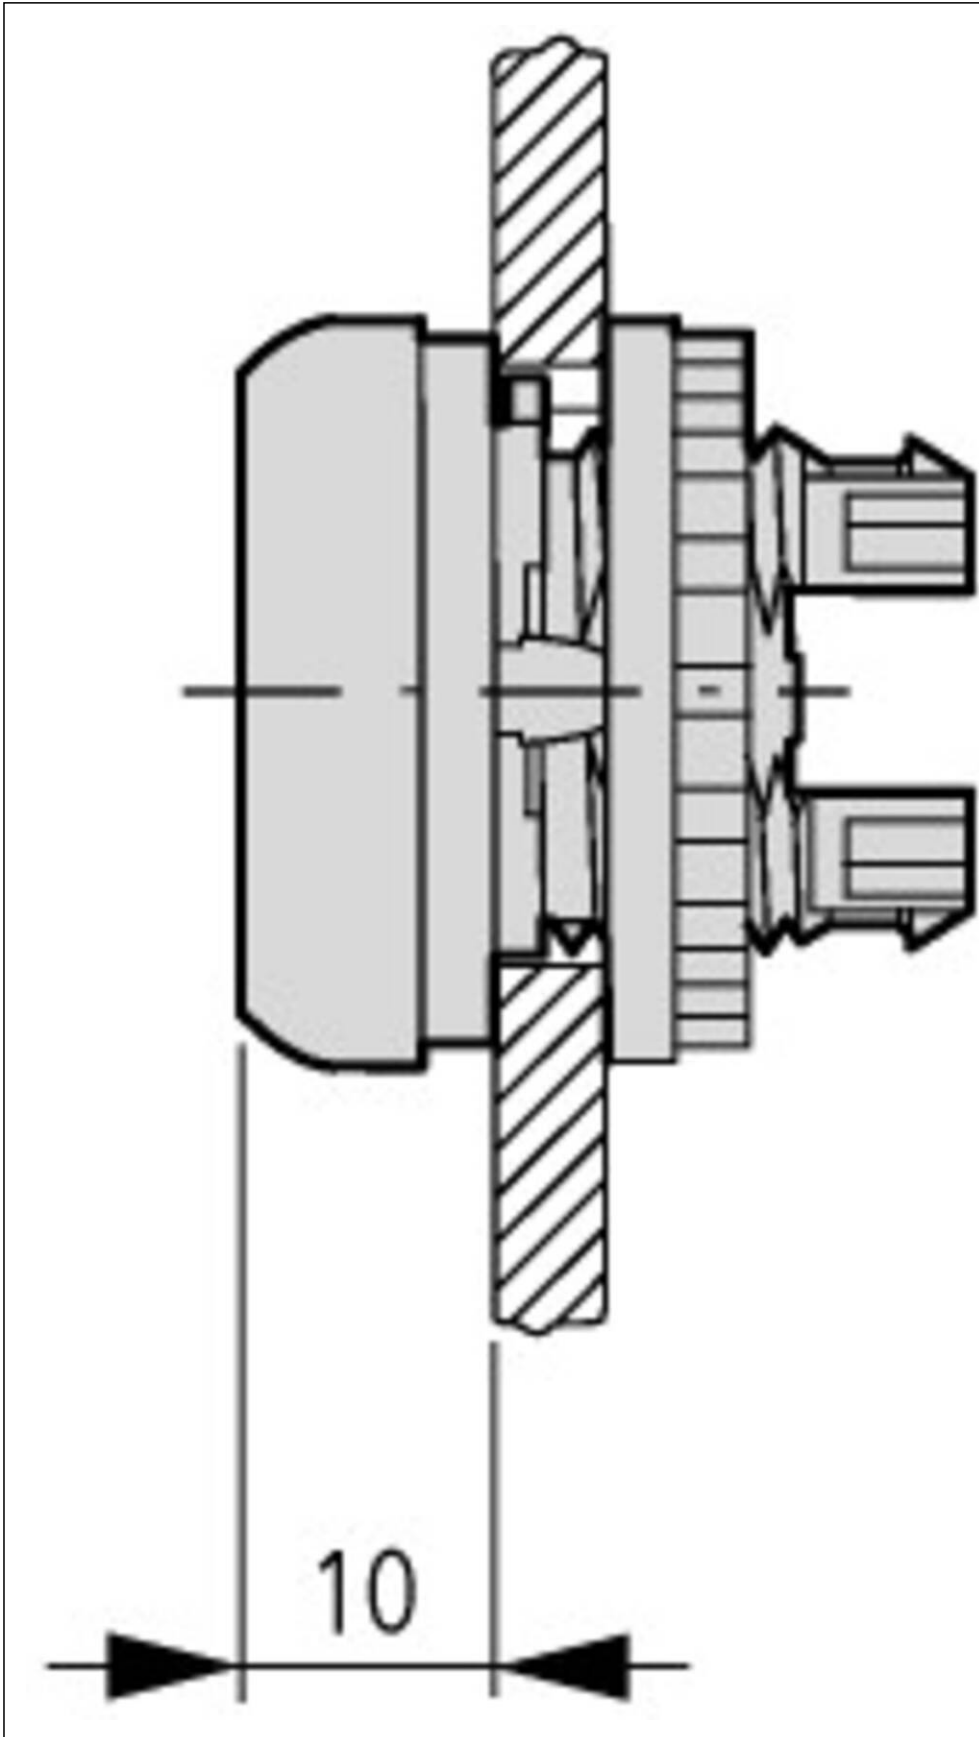

Your Contact:

WISKA Electric Systems (Shanghai) Co., Ltd · 维司卡电气设备(上海)有限公司

Room 703, Building 4, No. 258 Jinzang Road, Pudong Jinqiao Export Processing Zone, Shanghai, P.R.China 201206

上海市浦东新区金桥出口加工区金藏路258号4号楼703室 201206

☎ +86-21-58440056 · ☎ +86-21-58440027 · 📠 +86-21-58440031 · contact@wiska.cn · www.wiska.cn