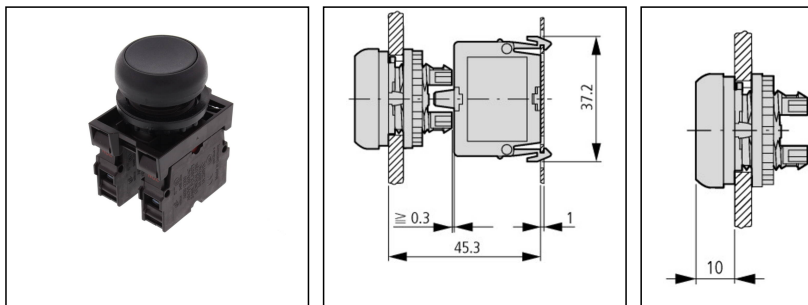

SP-PB-B Push button, black

Push button black

Products may differ in size, colour and appearance to those shown. If you require further information or customisation, please contact us directly.

Type	SP-PB-B Push button, black
WISKA-Order no.	22000579
Type of switch	Push button, 2xNC, 2xNO
Weight	0,06 kg
Tariff number	85369010

Remarks:

2-pole 6A
 complete with push button, black
 2x closing contacts and
 2x breaking contacts

22.05.2026

Your Contact:

WISKA Electric Systems (Shanghai) Co., Ltd · 维司卡电气设备(上海)有限公司
 Room 703, Building 4, No. 258 Jinzang Road, Pudong Jinqiao Export Processing Zone, Shanghai, P.R.China 201206
 上海市浦东新区金桥出口加工区金藏路258号4号楼703室 201206