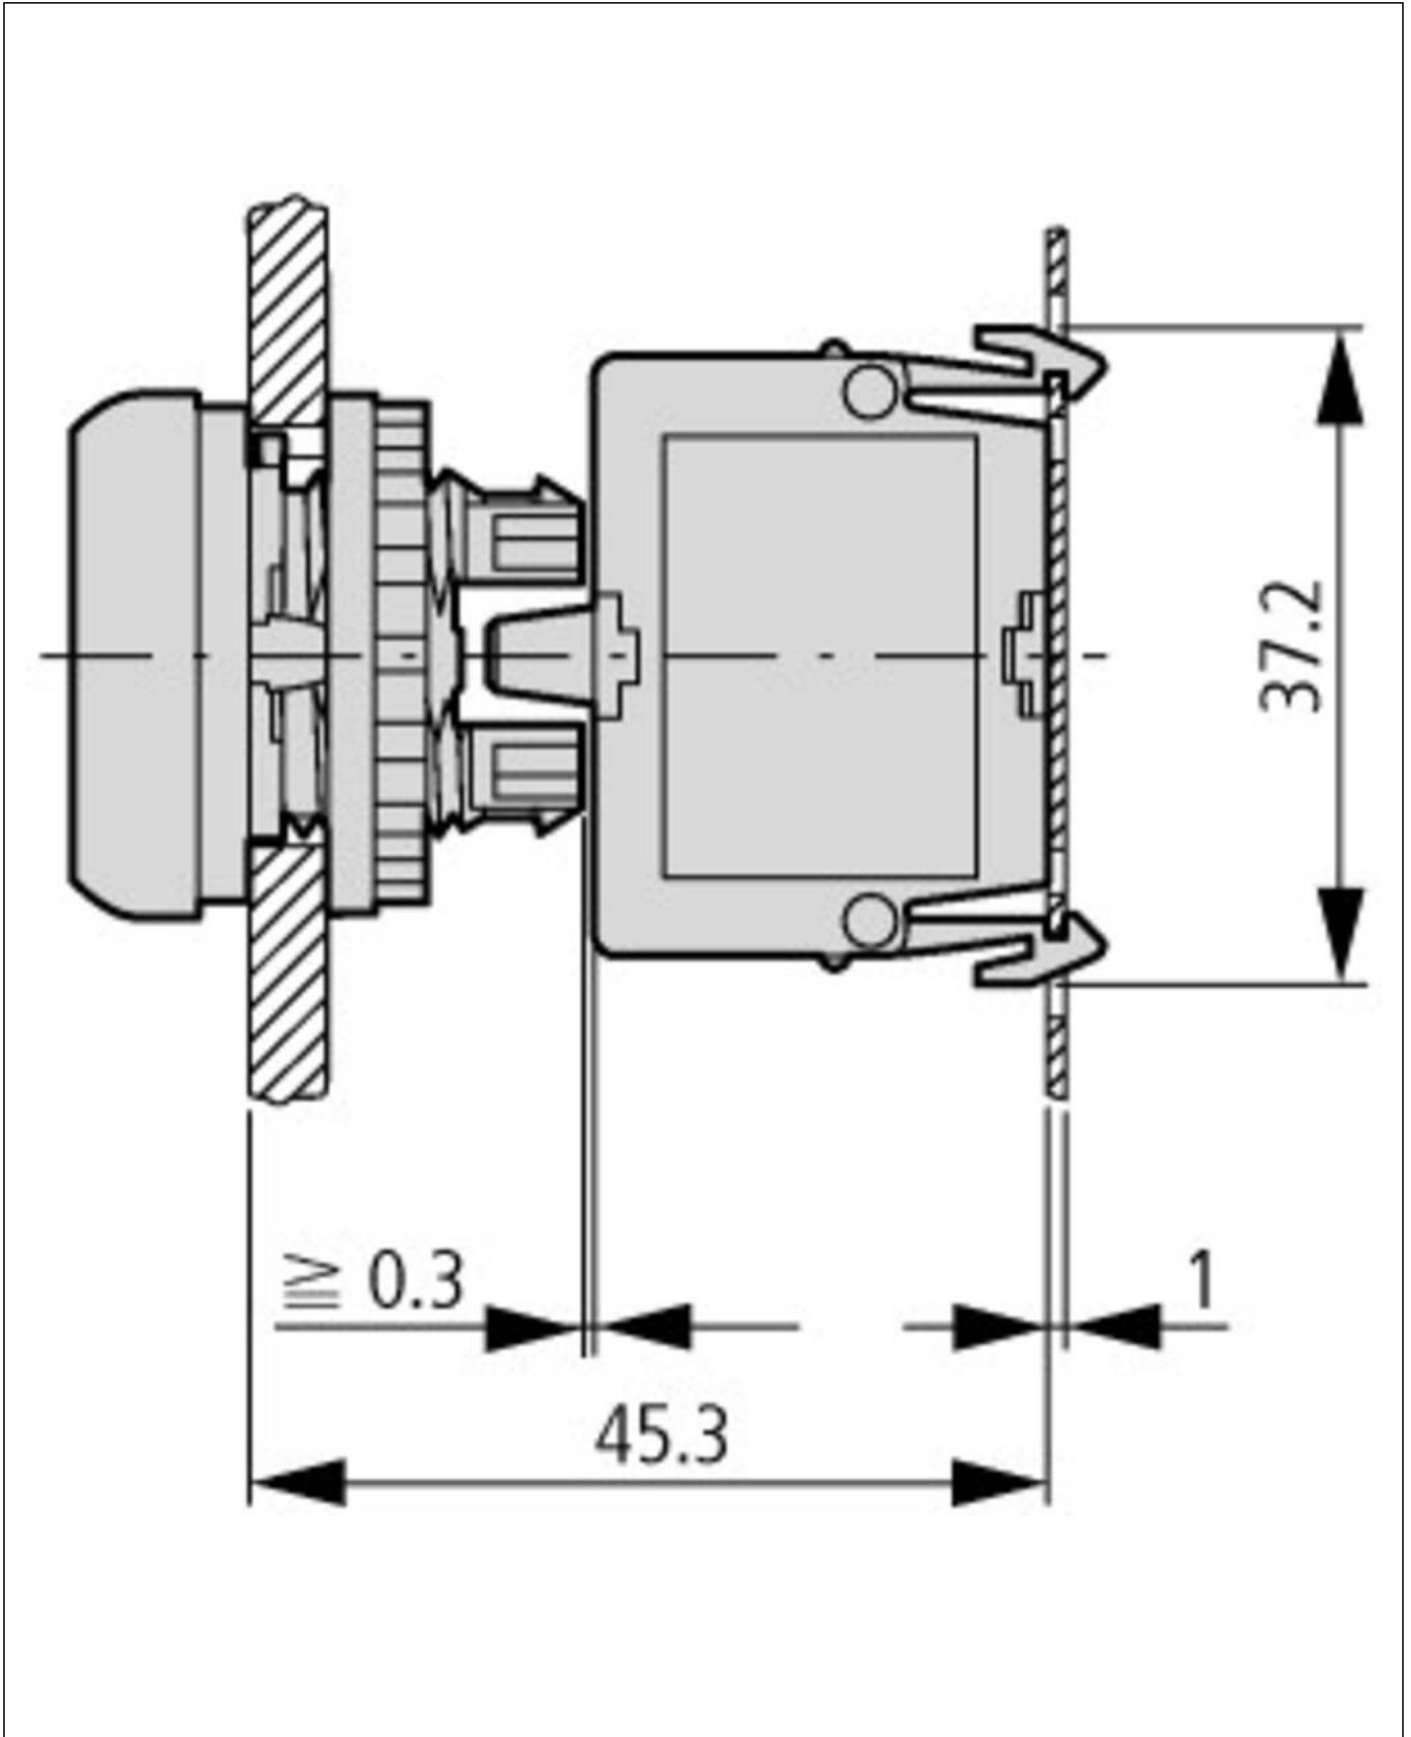

Your Contact:

WISKA Electric Systems (Shanghai) Co., Ltd · 维司卡电气设备(上海)有限公司

Room 703, Building 4, No. 258 Jinzang Road, Pudong Jinqiao Export Processing Zone, Shanghai, P.R.China 201206

上海市浦东新区金桥出口加工区金藏路258号4号楼703室 201206

☎ +86-21-58440056 · ☎ +86-21-58440027 · 📠 +86-21-58440031 · contact@wiska.cn · www.wiska.cn