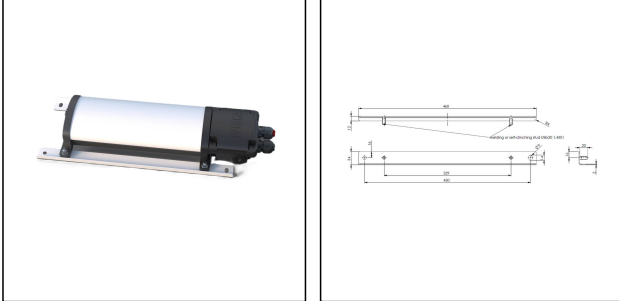

Adapterprofile MPL 18W - 4010 8W (2 pcs)

Adapter Profile

Products may differ in size, colour and appearance to those shown. If you require further information or customisation, please contact us directly.

Type	Adapterprofile MPL 18W - 4010 8W (2 pcs)
WISKA-Order no.	22001514
Packing unit	2
Material	Stainless steel 1.4301 (V2A)
Colour	White

Remarks:

Application:

For replacing a multi purpose luminaire (18W) with a 4010 (8W) from WISKA.