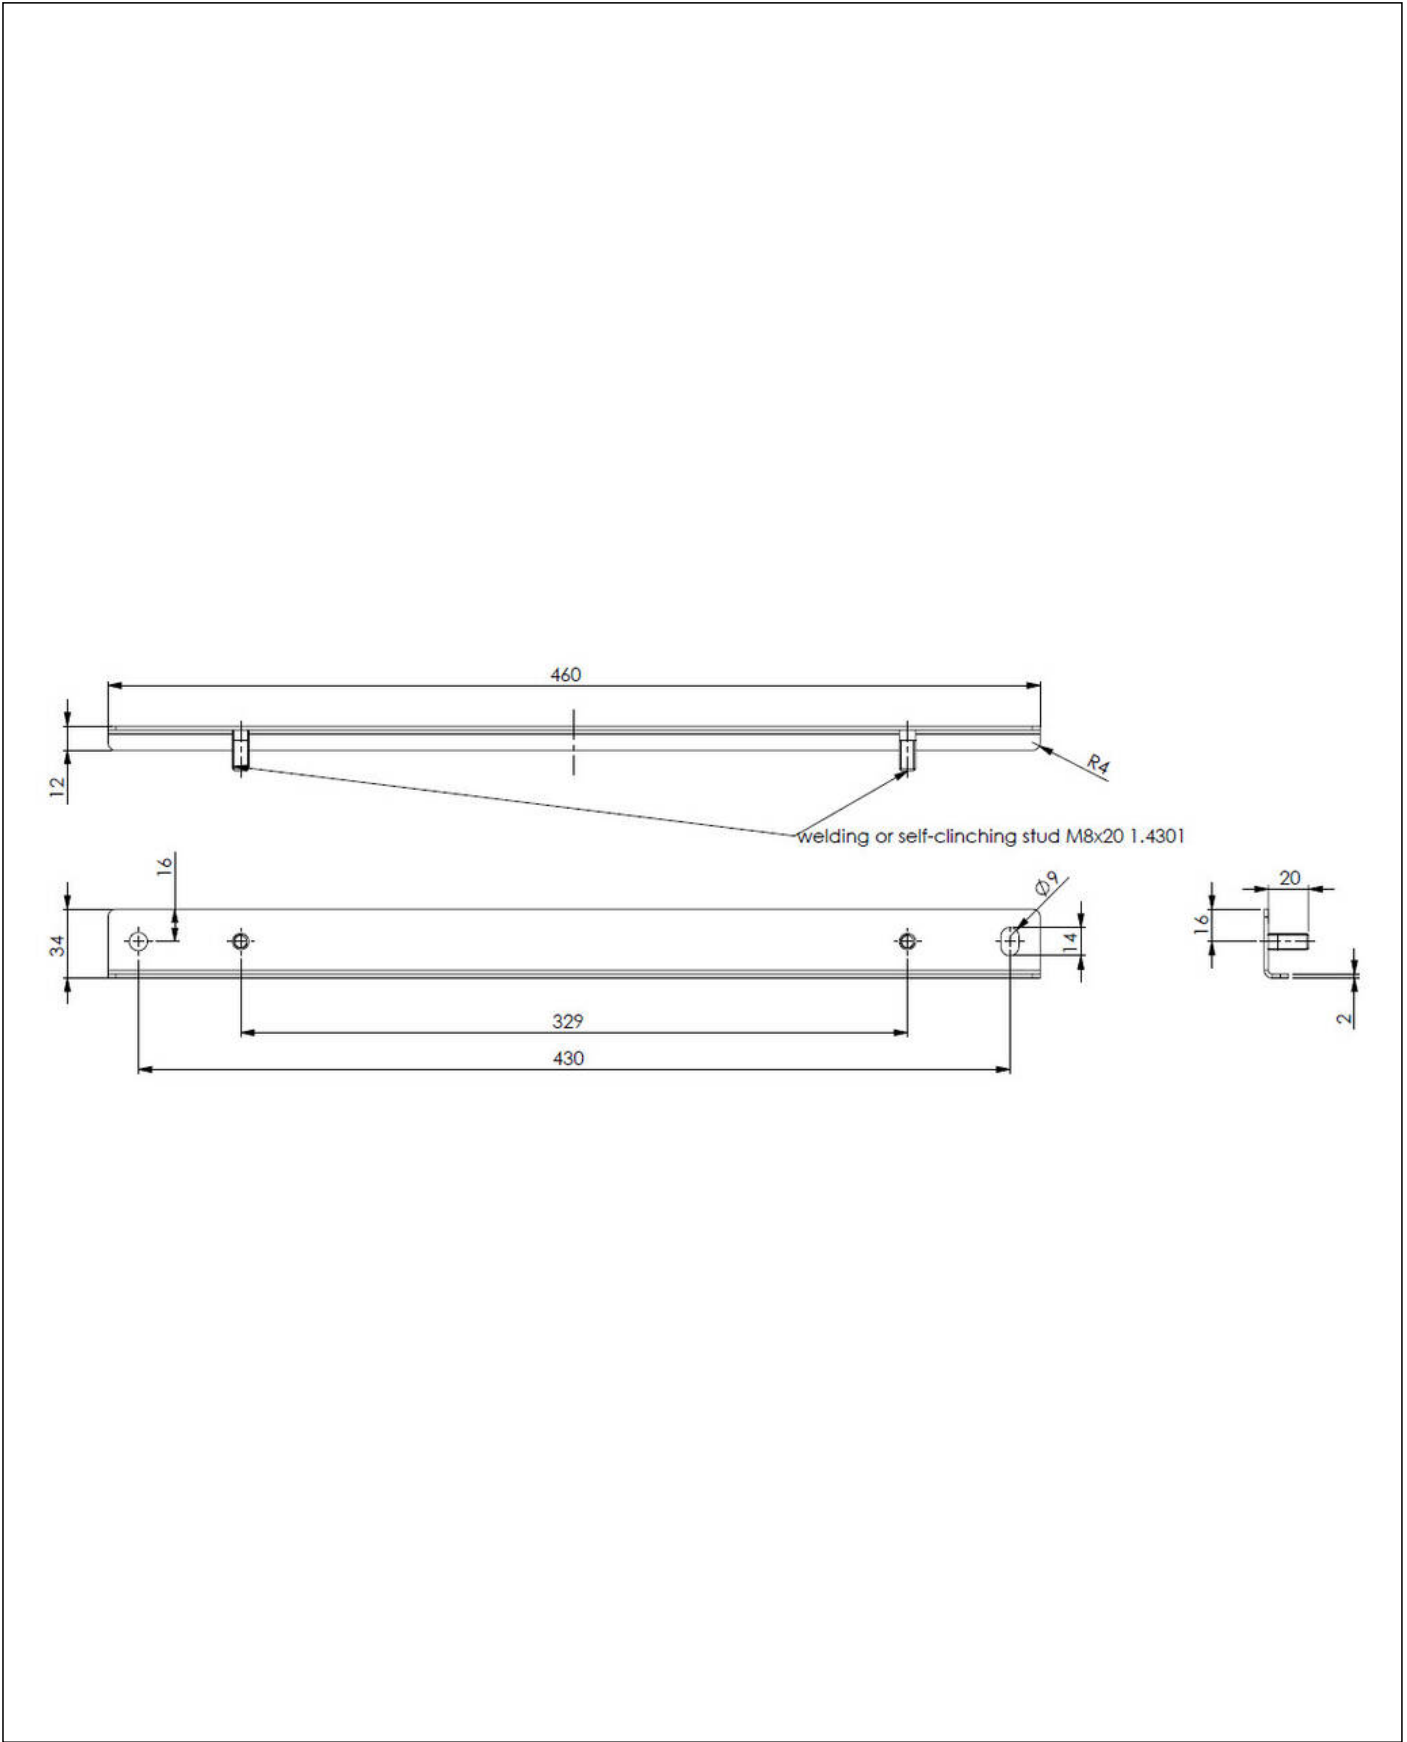

Your Contact:

WISKA Electric Systems (Shanghai) Co., Ltd · 维司卡电气设备(上海)有限公司

Room 703, Building 4, No. 258 Jinzang Road, Pudong Jinqiao Export Processing Zone, Shanghai, P.R.China 201206

上海市浦东新区金桥出口加工区金藏路258号4号楼703室 201206

☎ +86-21-58440056 · ☎ +86-21-58440027 · 📠 +86-21-58440031 · contact@wiska.cn · www.wiska.cn